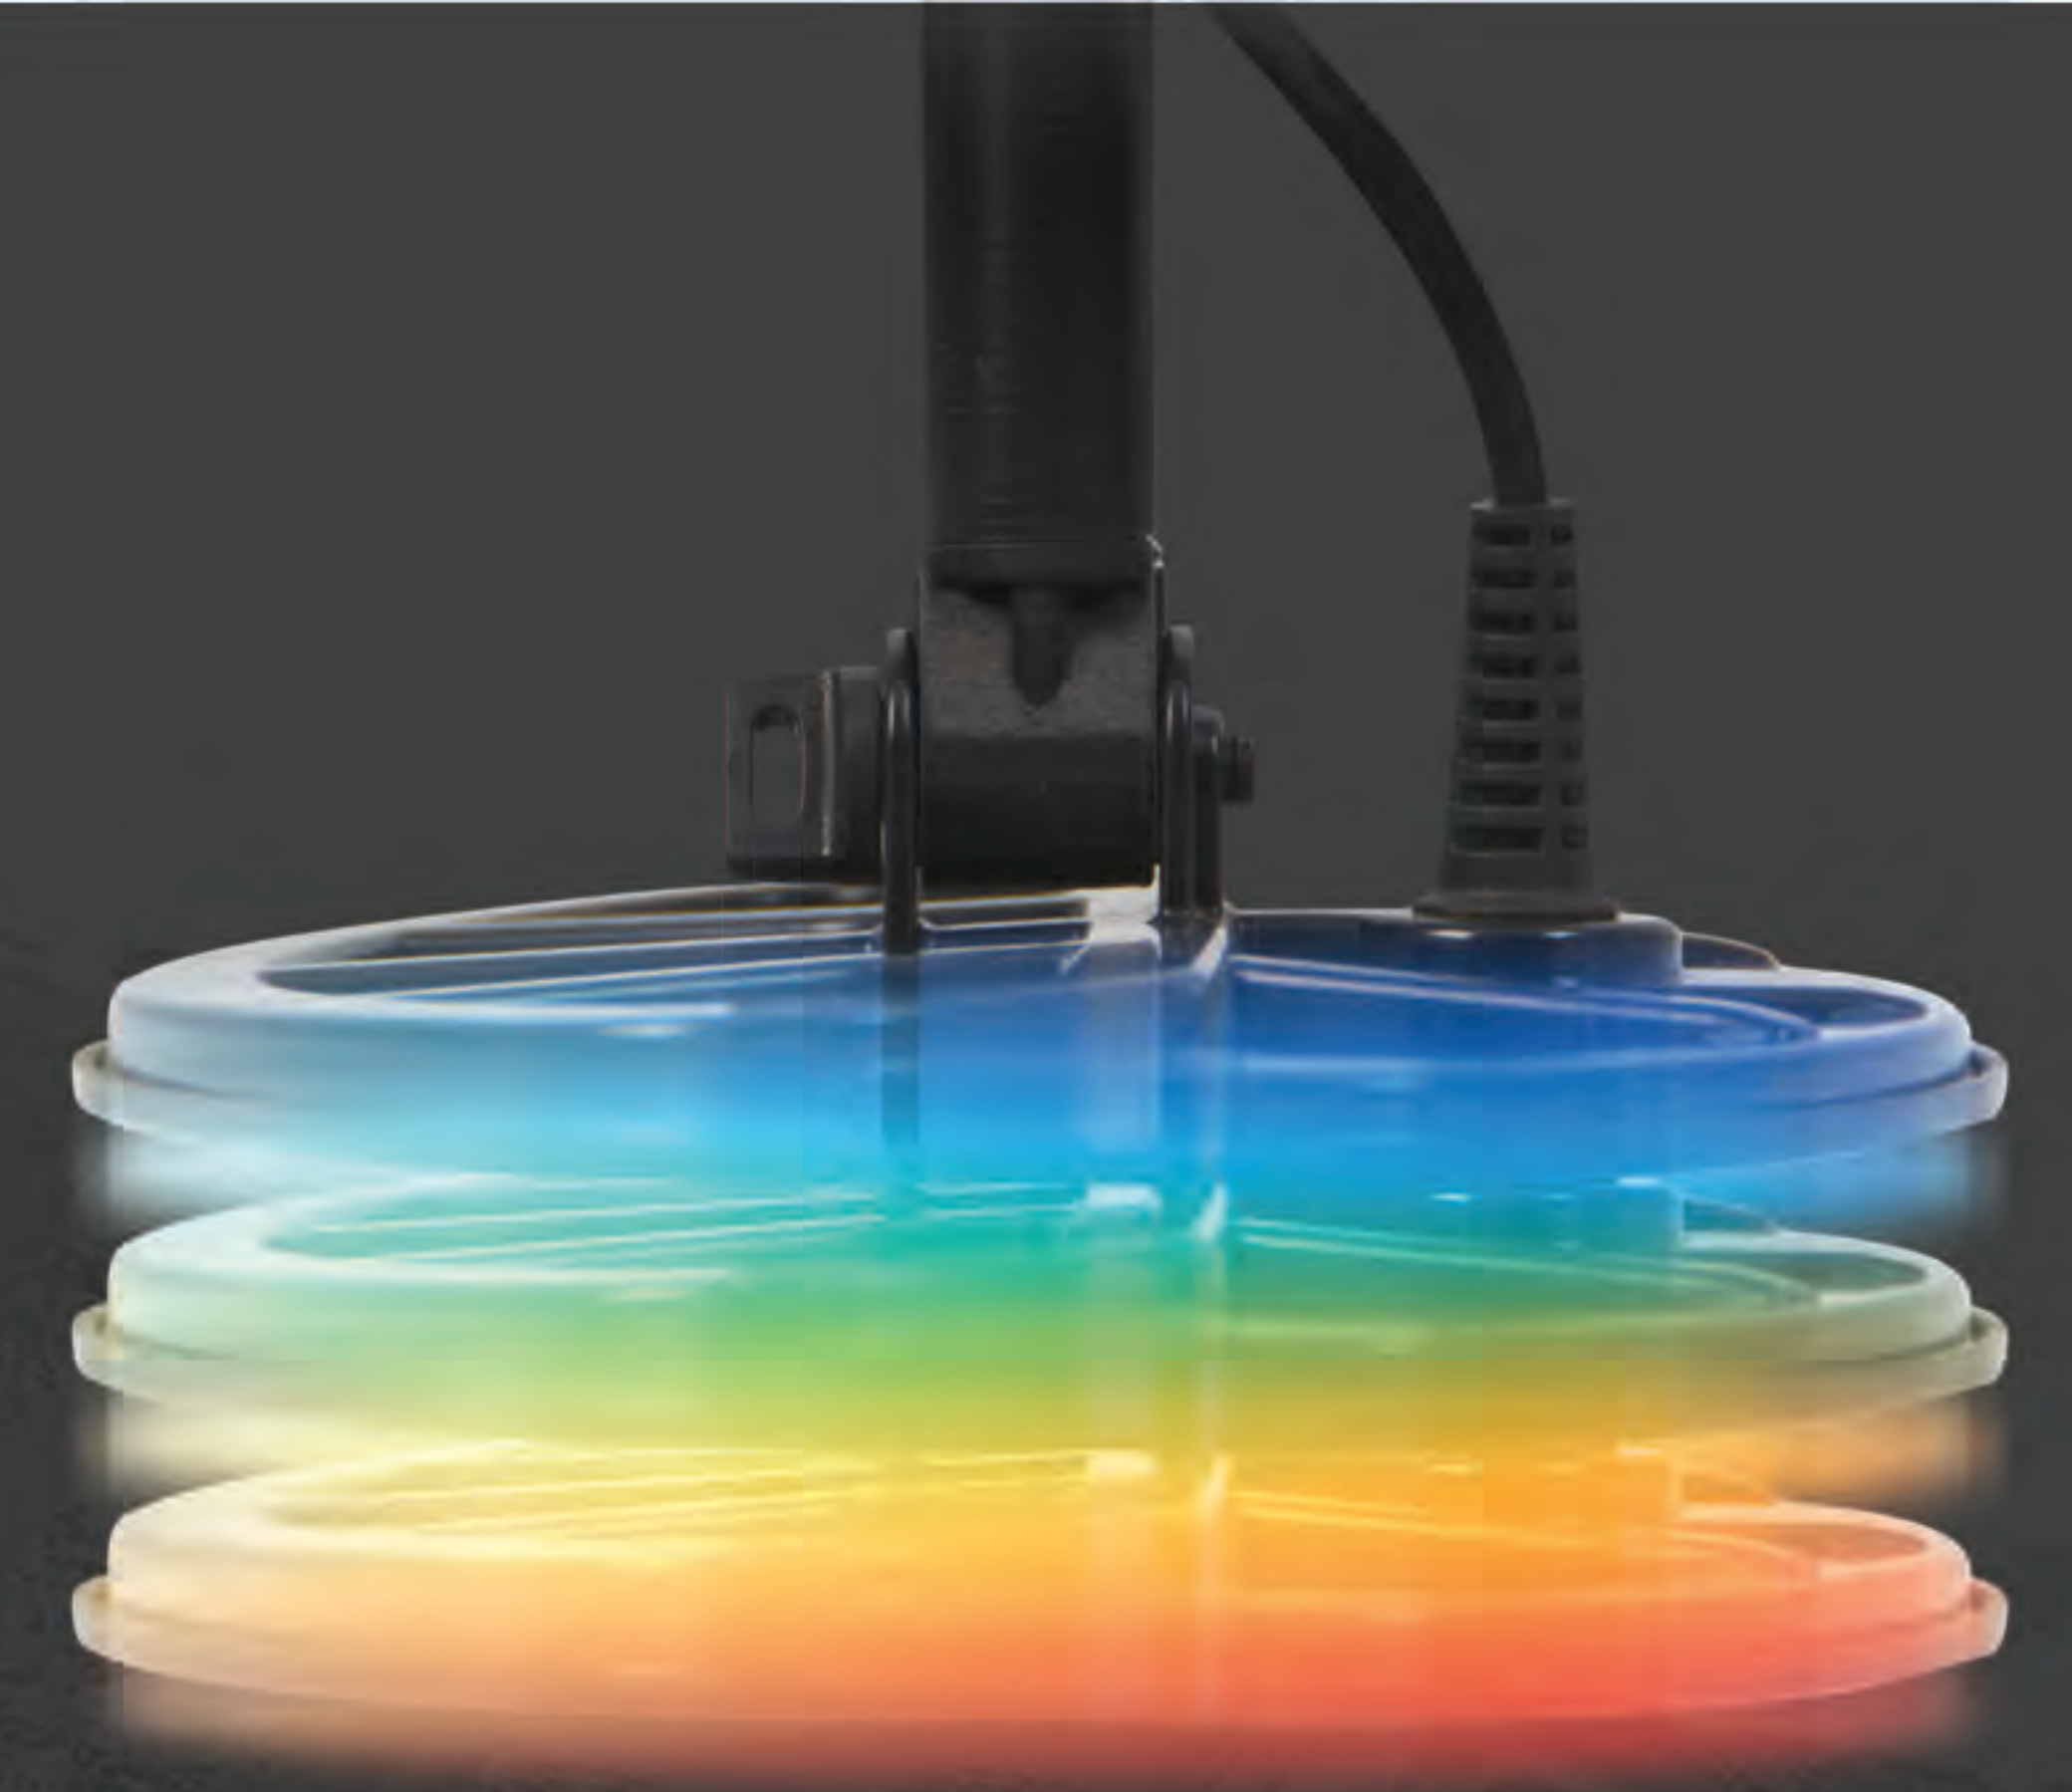

VANQUISH 540
PRO-PACK

VANQUISH 540 Pro-Pack is based on the standard VANQUISH 540 with the following differences: Includes Bluetooth wireless headphones and a V8 8"×5" Double-D coil and a V8 skidplate. Excludes wired 3.5 mm (1/8") headphones.

Equipment may vary according to the model or items ordered with your detector. Minelab reserves the right to respond to ongoing technical progress by introducing changes in design, equipment and technical features at any time.

For the most up-to-date specifications for your VANQUISH detector visit: www.minelab.com

Multi-IQ

Simultaneous Multi-Frequency Technology

THE MULTI-IQ® ADVANTAGE

Why Multi-IQ? Because with Minelab's revolutionary Multi-IQ technology, you've got the combined power of multiple detectors in one — all working for you at the same time. Simply turn on and go. Nothing goes undiscovered and no terrain is off limits. Silver, gold or jewellery. Park, field or beach. Unearth the power of VANQUISH with Multi-IQ.

**ALL METALS.
ALL SOILS.
ALL THE TIME.**