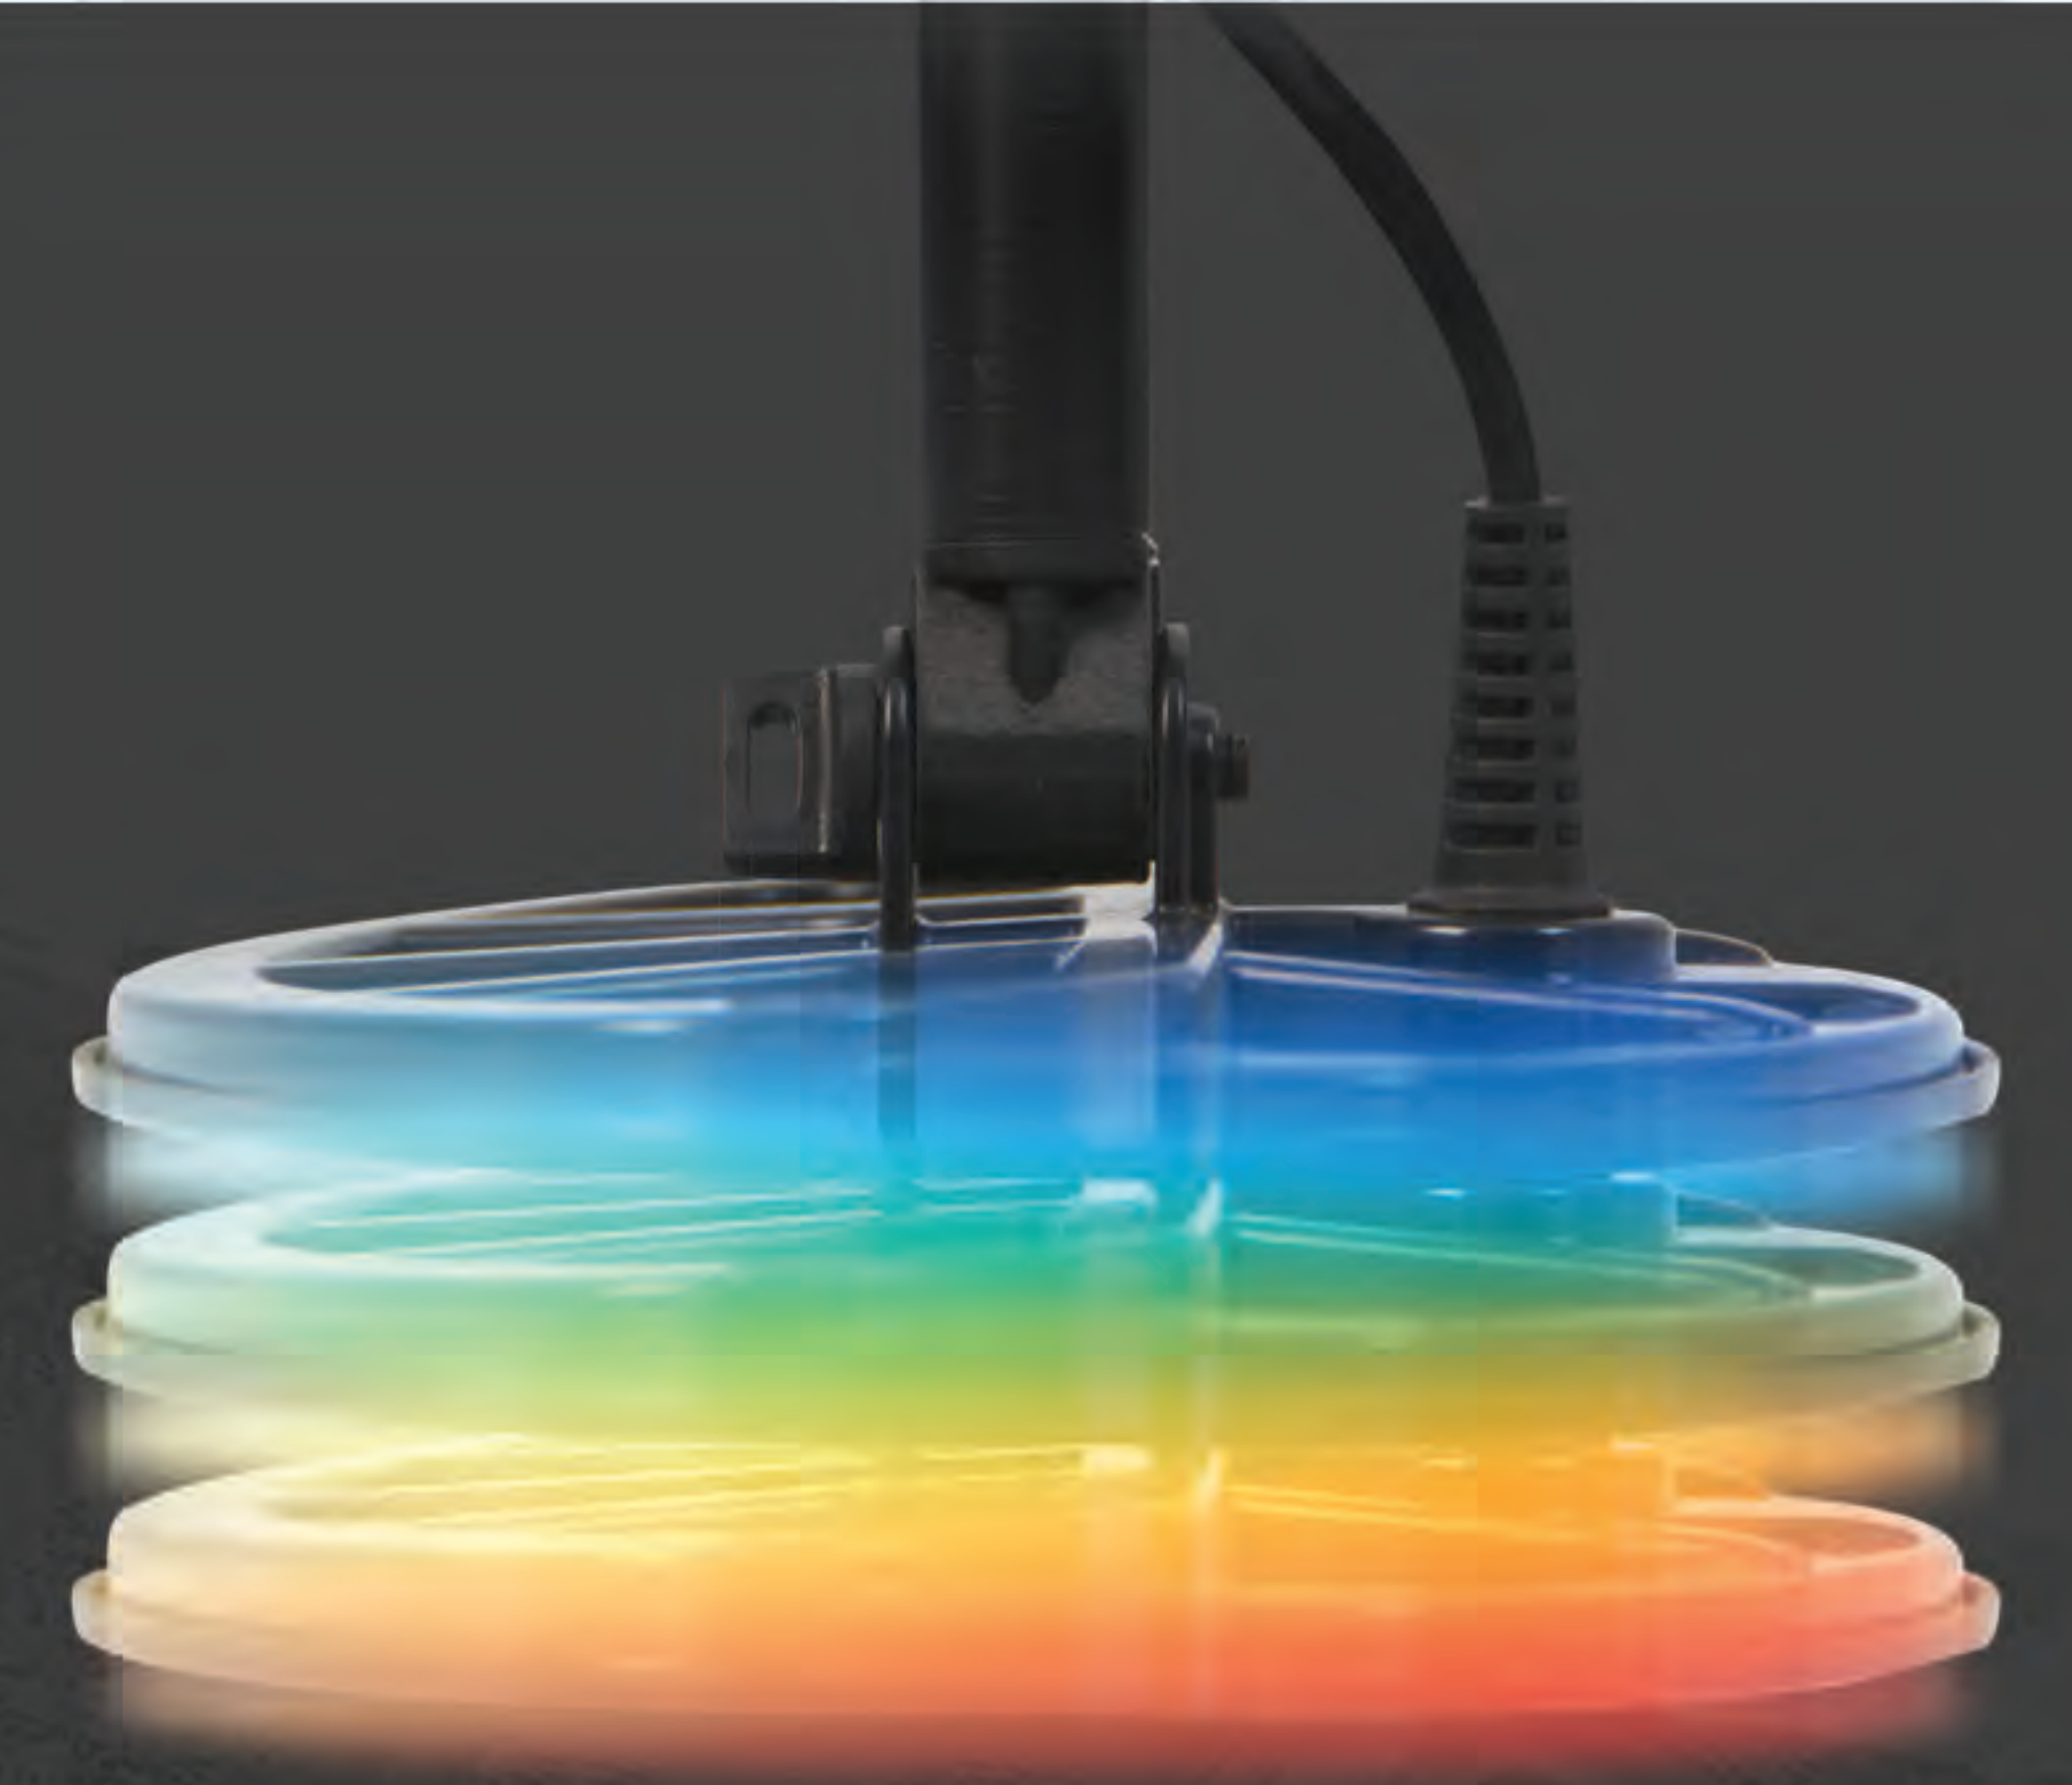

VANQUISH 540 PRO-PACK

VANQUISH 540 Pro-Pack is based on the standard VANQUISH 540 with the following differences: Includes Bluetooth wireless headphones and a V8 8"×5" Double-D coil and a V8 skidplate. Excludes wired 3.5 mm [1/8"] headphones.

Equipment may vary according to the model or items ordered with your detector. Minelab reserves the right to respond to ongoing technical progress by introducing changes in design, equipment and technical features at any time.

For the most up-to-date specifications for your VANQUISH detector visit: www.minelab.com

Multi-IQ

Simultaneous Multi-Frequency Technology

THE MULTI-IQ® ADVANTAGE

Why Multi-IQ? Because with Minelab's revolutionary Multi-IQ technology, you've got the combined power of multiple detectors in one — all working for you at the same time. Simply turn on and go. Nothing goes undiscovered and no terrain is off limits. Silver, gold or jewellery. Park, field or beach. Unearth the power of VANQUISH with Multi-IQ.

**ALL METALS.
ALL SOILS.
ALL THE TIME.**